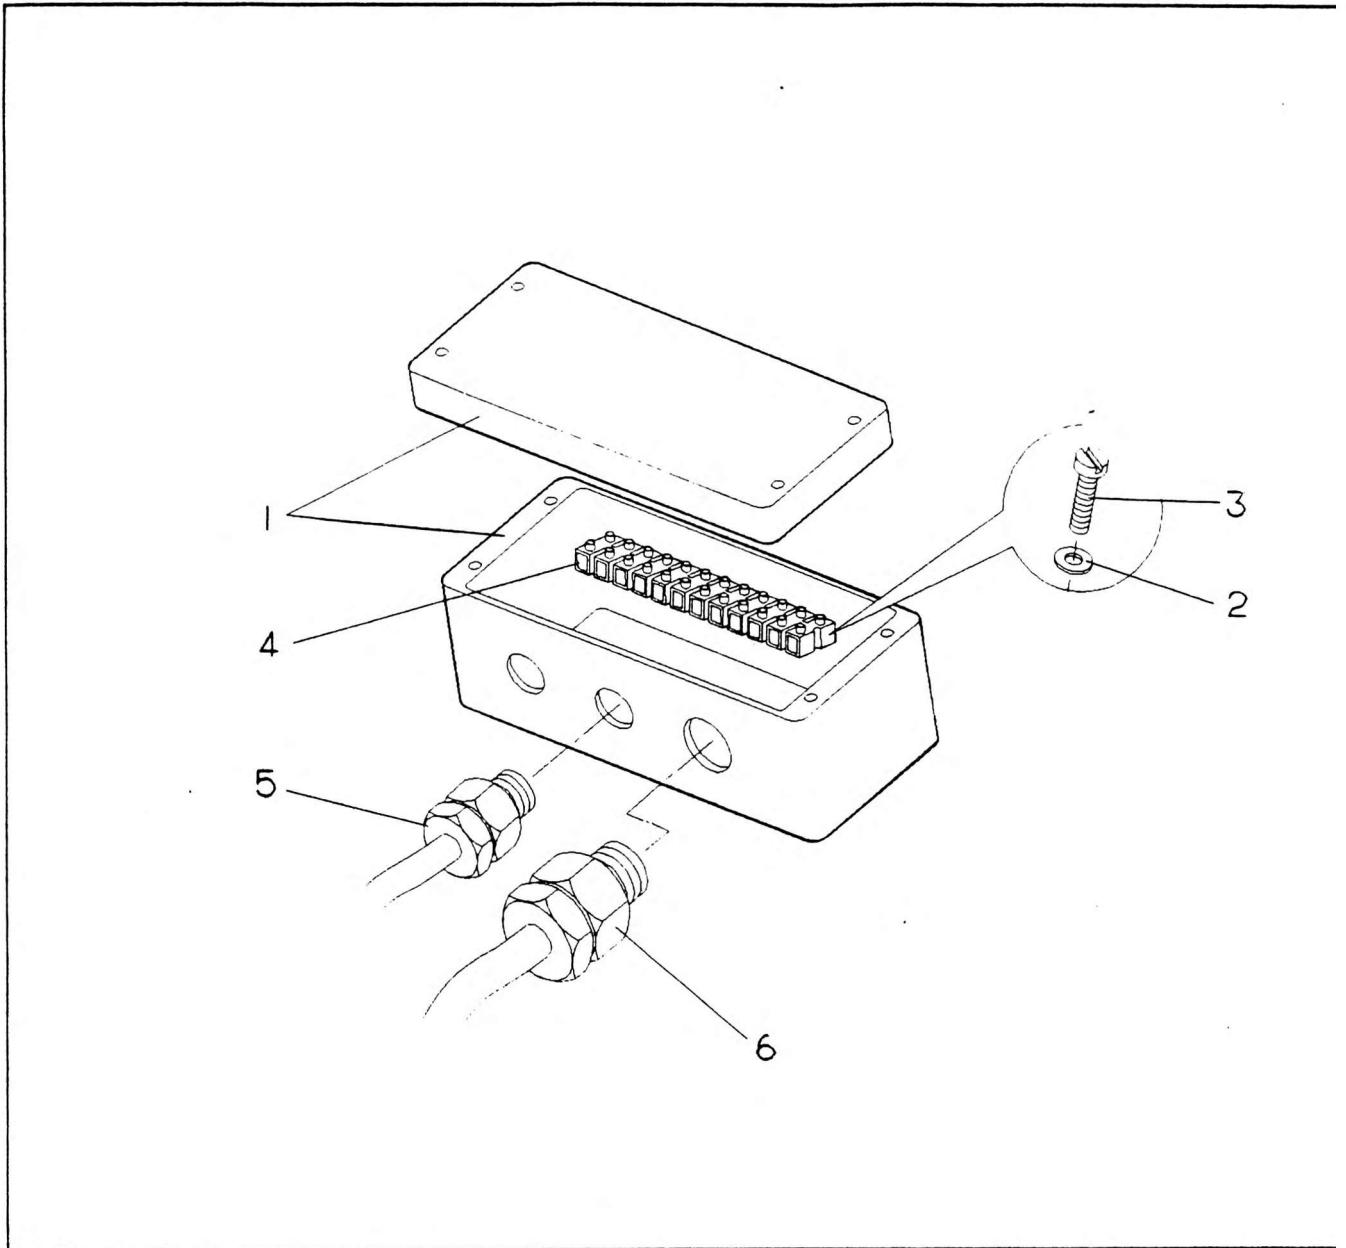

JUNCTION BOX ASSEMBLY

NO.	PART NO.	QTY.	DESCRIPTION	NO.	PART NO.	QTY.	DESCRIPTION
1	6-176-990097	1	Junction Box Rework				
2	7066905	2	Washer Plain 4BA				
3	7098109	2	Screw Brass M3 x 20mm				
4	8869116	1	Terminal Strip 24 Way				
5	150526	2	Gland				
6	150527	1	Gland				